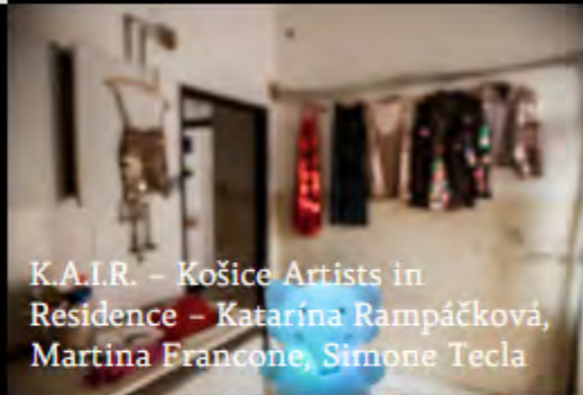

Boris Sirka